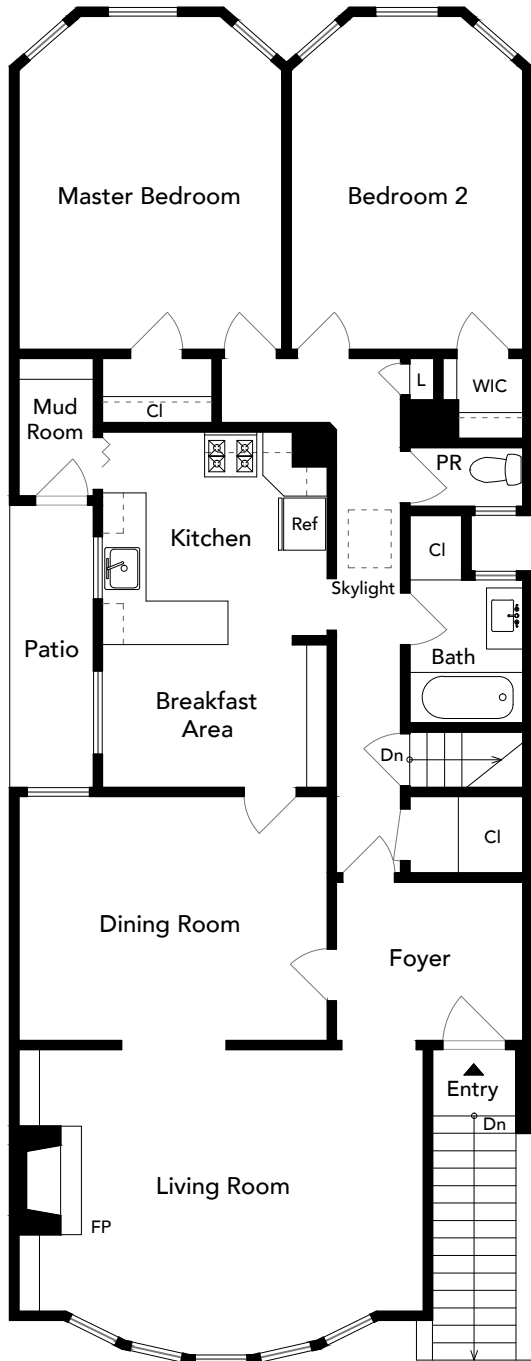

1583 31ST AVENUE SAN FRANCISCO

MAIN LEVEL*
1,440 SQ FT

LOWER LEVEL*
310 SQ FT - Finished
1,155 SQ FT - Unfinished

* Rendering by Floor Plan Visuals, www.fpvisuals.com
All measurements are approximate. While deemed reliable, no information on these floor plans should be relied upon without independent verification. Square Footage calculated per ANSI Standard Z765-2003