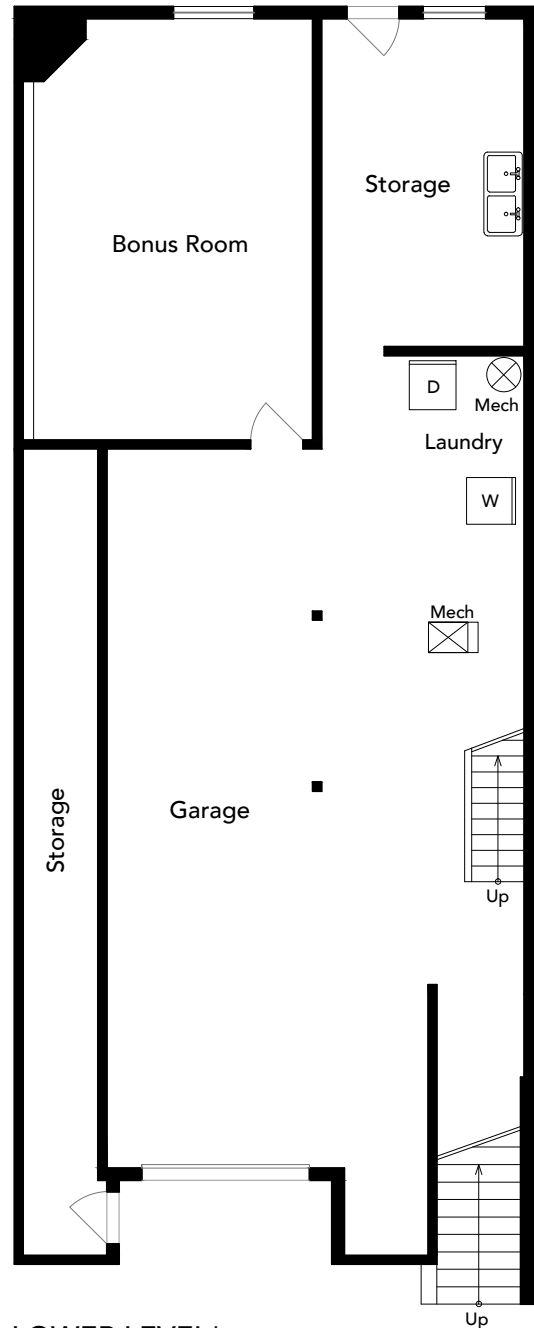

1583 31ST AVENUE SAN FRANCISCO

MAIN LEVEL*
1,440 SQ FT

LOWER LEVEL*
310 SQ FT - Finished
1,155 SQ FT - Unfinished

* Rendering by Floor Plan Visuals, www.fpvisuals.com
All measurements are approximate. While deemed reliable, no information on these floor plans should be relied upon without independent verification. Square Footage calculated per ANSI Standard Z765-2003